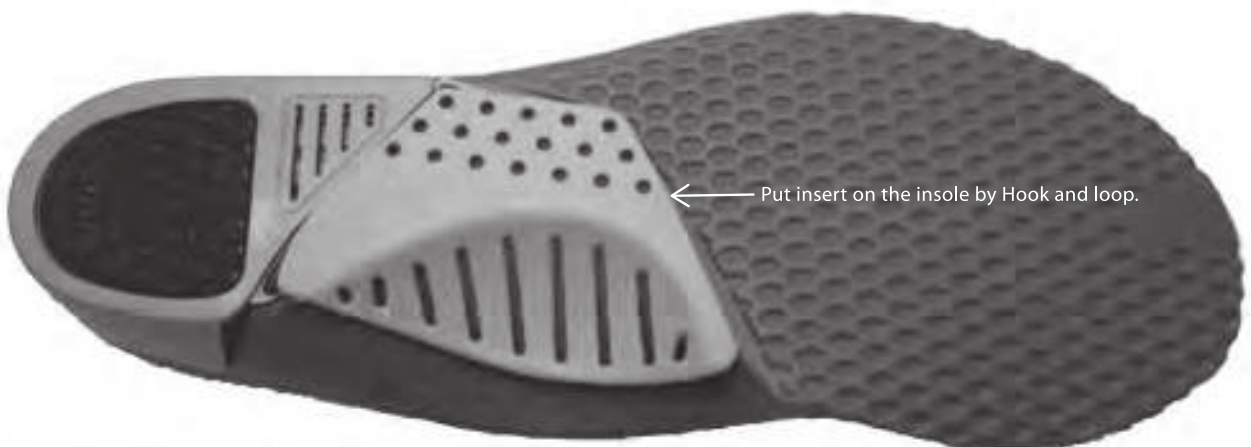

Figure A

Figure B

Imported by: U.S. Nordic Import & Export Co. Inc., Parkton MD 21120

SKU: CB44
Customizable Arch Support Insole
Ladies
USN-6576 USN-CB44Ladies
0 13743 21444 3
Made in China