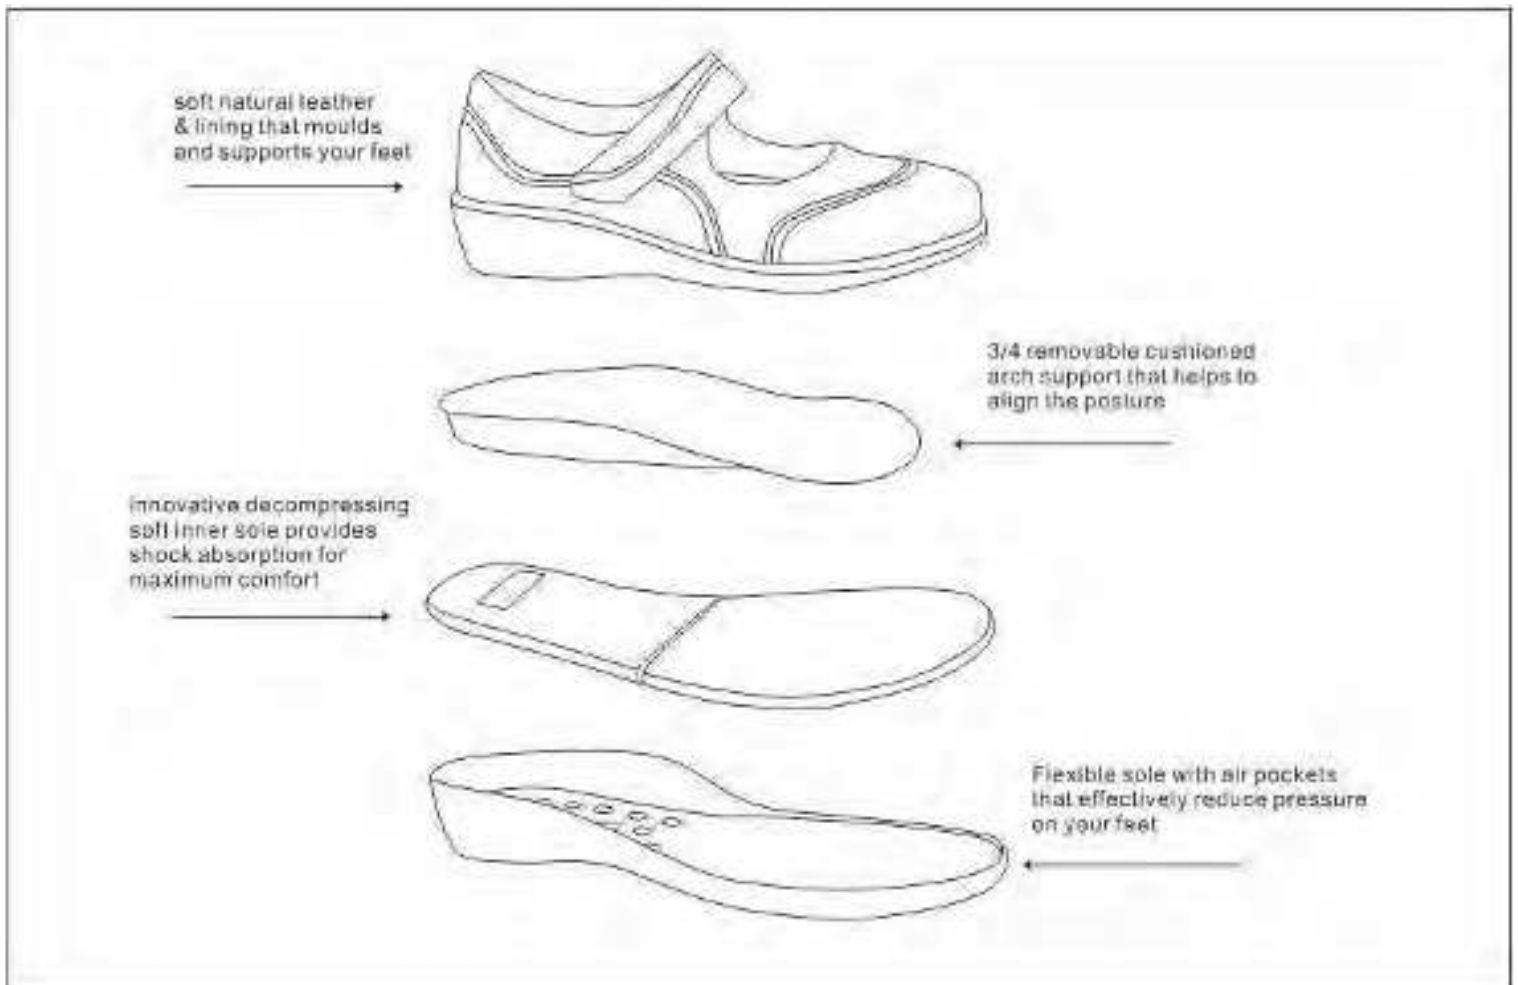

# BRASS

A - 625 - 75 36 - 42

BLACK  
NAVY  
BORDO

BORDO

**HALF REMOVABLE INSOLE**

BLACK

NAVY