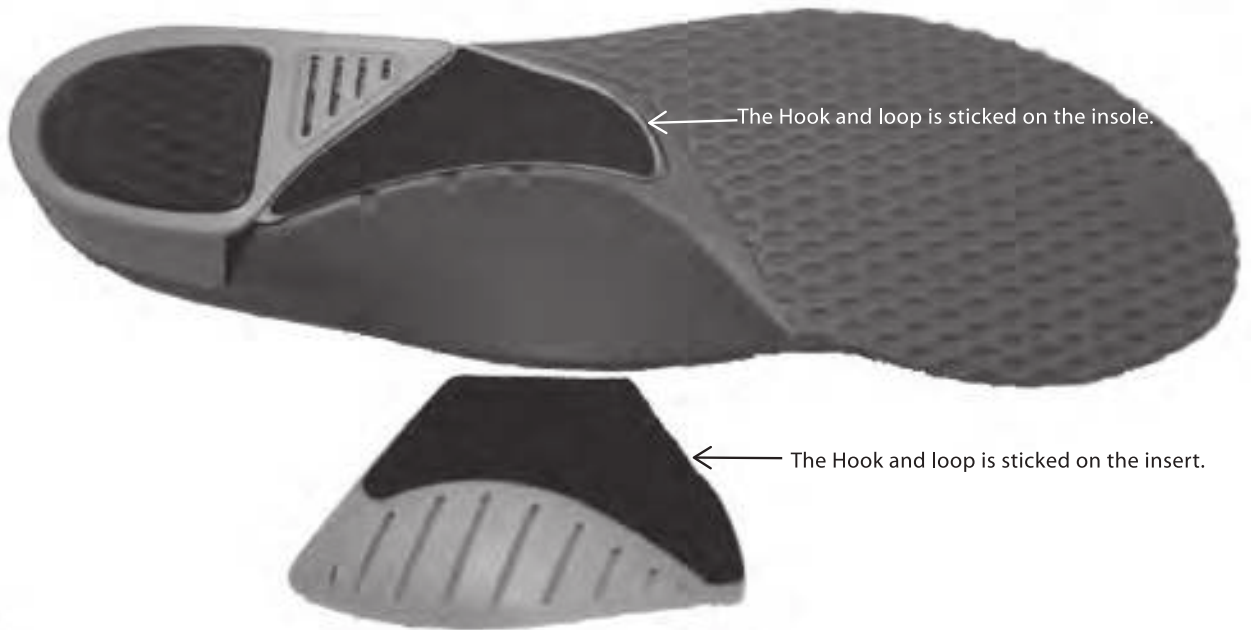

The insert can be adjusted forwards, backwards and sideways for most comfort. It is recommended that you test with your bare foot before inserting the support in your shoe. Customize the size of the sole by cutting it at the front, use the indicated lines as a guide for a better fit.