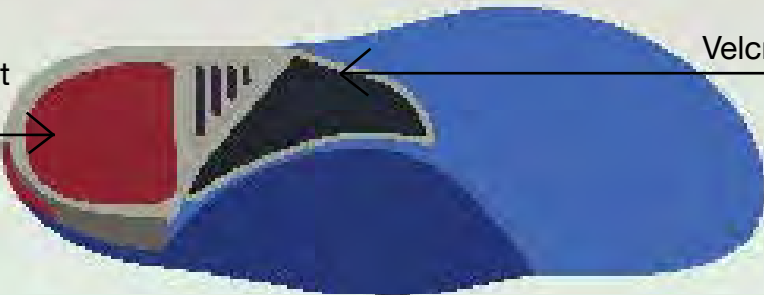

Velcro to adjust position of support