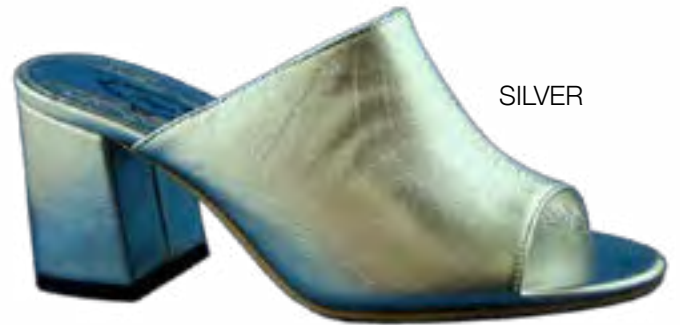

# GRUDGE

1708-7-65 36-42

- BLACK
- RED
- SILVER
- ROSE
- GOLD

GOLD

ROSE

SILVER