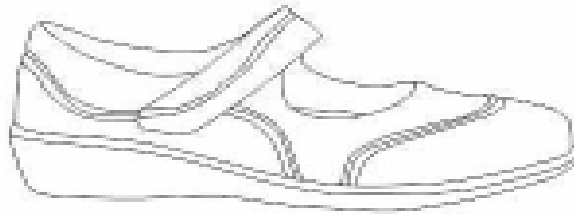

GREY SDE

**Removable Insole**

MULTI

BLACK

NAVY BLUE

GREY

BEIGE

Soft natural leather & lining that moulds and supports your feet