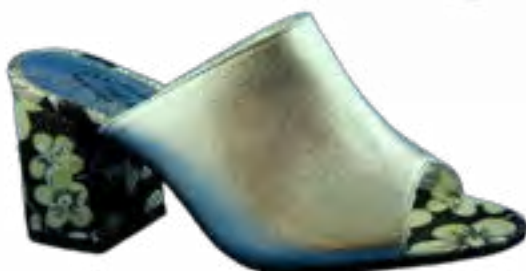

GRUDGE

1708-7-65 36-42

- BLACK
- RED
- SILVER
- ROSE
- GOLD

GLOW

1708-5-65 36-42

- BLACK
- WHITE
- SILVER

WHITE

SILVER